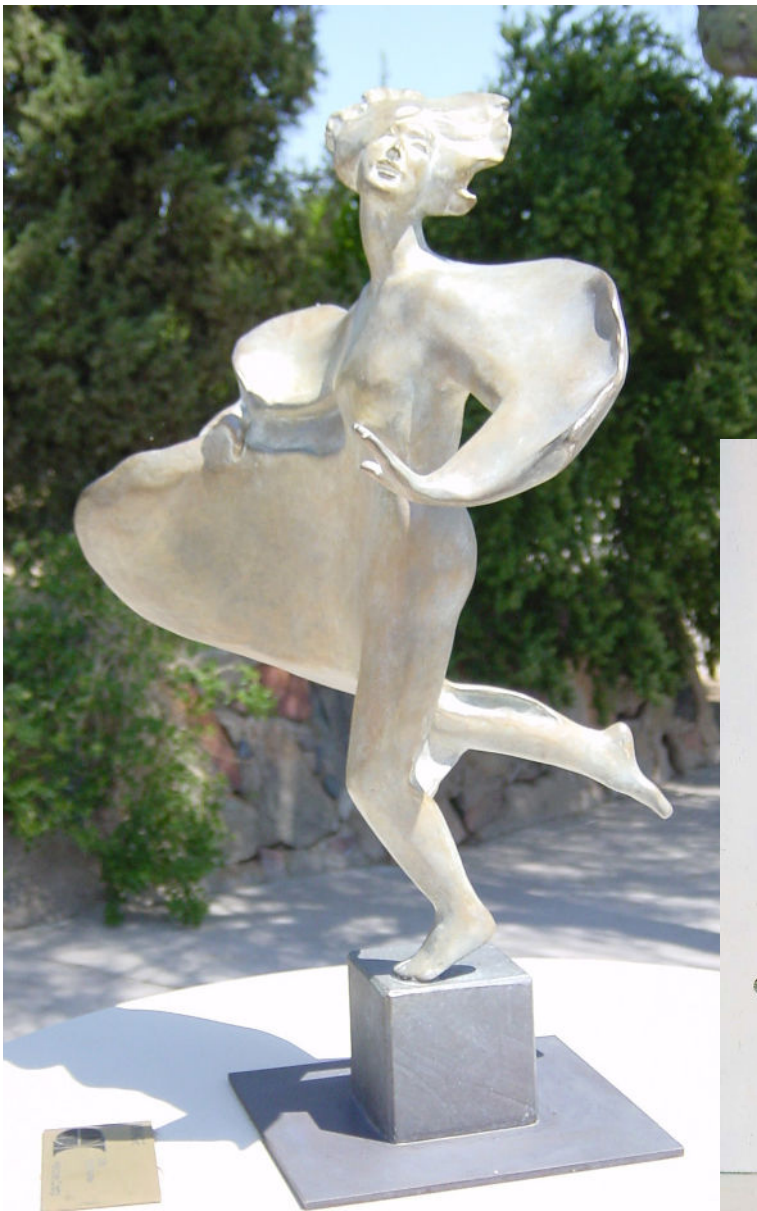

Mirage

LIMITED EDITION OF:

10

DIMENSIONS (H x W x D):

19.5" (includes 3" base)
x 13" x 12"

Base included, cast with piece.

ALSO AVAILABLE IN
LIMITED EDITION OF:

3

DIMENSIONS (H):

33" x 22" x 10"

Requires base. Order base or
pedestal separately.

Sometimes we are lost in the dense atmosphere of our imagination, preventing us from experiencing reality. Are we like an illusory image, existing apart from our actual selves, our consciousness? Where are we then? Where is our consciousness? Does it even exist at that moment? Is there any reality other than being in the moment, here, now?