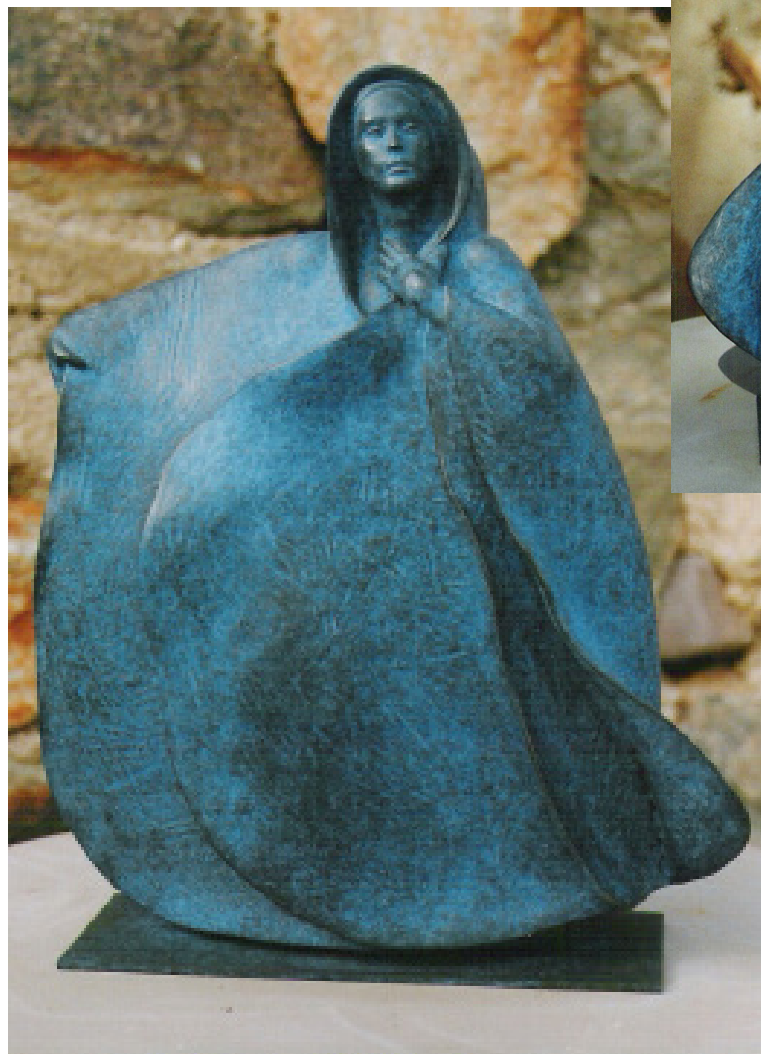

Night and Day

LIMITED EDITION OF:

3

DIMENSIONS (H x W x D):

48" x 40" x 10"

Requires base. Order base or pedestal separately.

Our essence is struggling to emerge from beneath the layers, beliefs, attitudes, prejudices, and postures that form the cloak of personality, the side that deals with the world. Often the personality becomes so dominant the essential Self is left unseen and undeveloped.