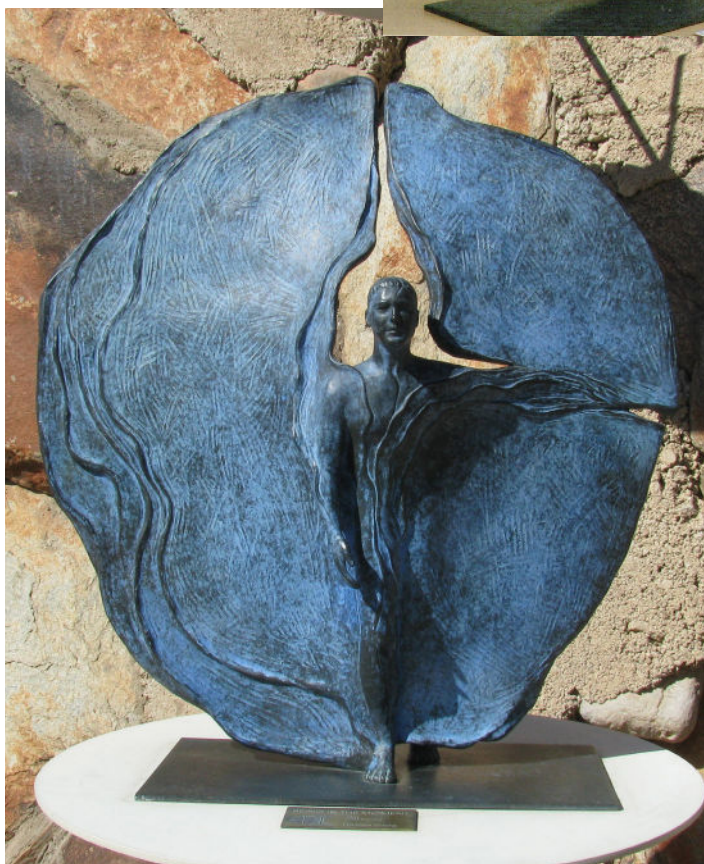

DIMENSIONS (H x W x D):

52" x 48" x 10"

Order powder-coated steel base separately.

At every present moment, into any quiet, unremarkable, ordinary moment, the dimension of Eternity enters. Remote as it may be, the possibility exists for man to awaken and become conscious of the timeless dimension in the feeling of oneself NOW (Nicoll, 1996).